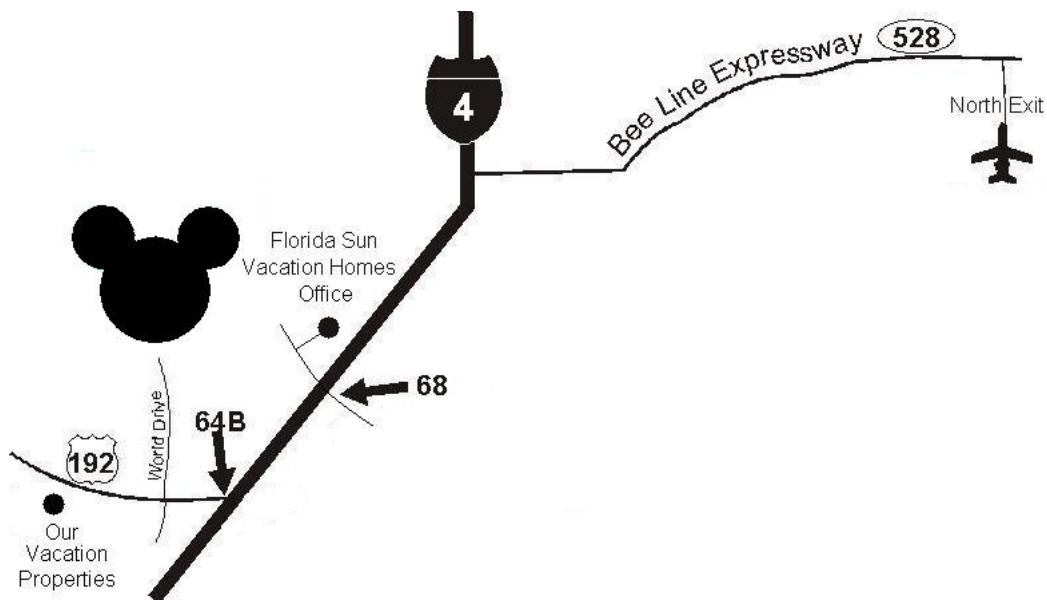

## Your directions from Orlando International Airport (MCO):

- Take the north exit from the airport on Semoran Blvd. (S.R. 436)
- Take the Beeline Expressway west (toll road #528).
- The 528 will dead end into Interstate 4. Take the I-4 **WEST** exit towards Disney/Tampa.
- Take exit #64B off of I-4 (Hwy 192 West) on your right.
- Turn left at the third stop light, which is Old Lake Wilson Rd.
- You will see the gated entrance of Windsor Hills in approximately 1 mile on your right, enter there. Take the immediate right on Comrow St.
- **Mickey's Magic Castle** (7729 Comrow Street) is on your right
- **Donald's Fun House** (7742 Cromrow Street) is on your left

Do not use Mapquest or any other internet mapping for directions, you **WILL** get lost!